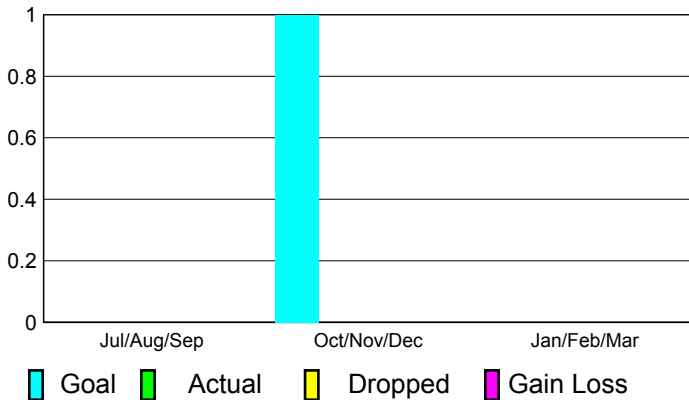

## CLUBS

**Club Results  
2010-2011**

**Clubs  
2009-2010**

Month	New Club Goal	Actual New Clubs	Actual Dropped Clubs	Gain/Loss of Clubs	Gain/Loss of Clubs
Jul/Aug/Sep	0	0	0	0	1
Oct/Nov/Dec	1	0	0	0	0
Jan/Feb/Mar	0	0	0	0	0
<b>Totals</b>	<b>1</b>	<b>0</b>	<b>0</b>	<b>0</b>	<b>1</b>

### Club Results 2010-2011

Goal, New, Dropped, Gain/Loss