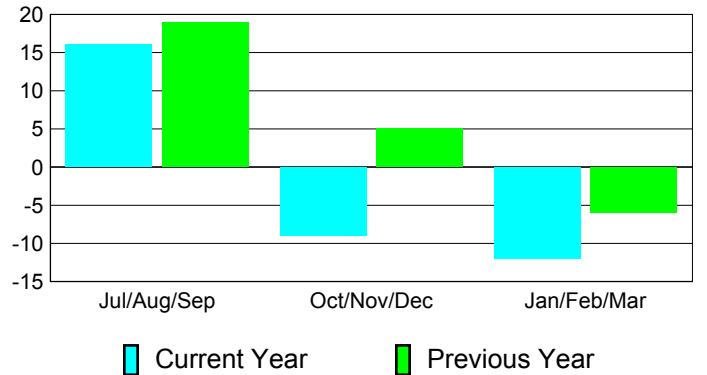

Comparison of Membership Gain/Loss

Current Year Compared to the Previous Year