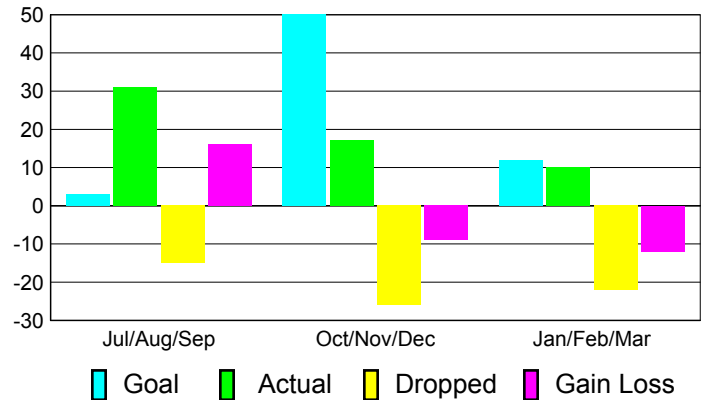

### Club Results 2010-2011

Goal, New, Dropped, Gain/Loss

## MEMBERSHIP

**Membership Results  
2010-2011**

**Membership  
2009-2010**

Month	Net Memb Goal	Actual New Memb	Actual Dropped Memb	Gain/Loss of Memb	Gain/Loss of Memb
Jul/Aug/Sep	3	31	-15	16	19
Oct/Nov/Dec	50	17	-26	-9	5
Jan/Feb/Mar	12	10	-22	-12	-6
<b>Totals</b>	<b>65</b>	<b>58</b>	<b>-63</b>	<b>-5</b>	<b>18</b>

### Membership Results 2010-2011

Goal, New, Dropped, Gain/Loss